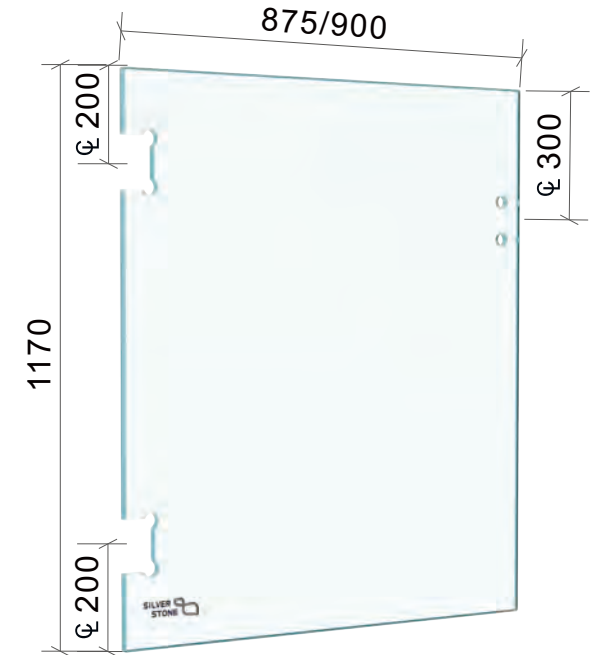

Drawing ID
UC1170

Drawing ID
UC1170PH

Drawing ID
UC1170PG

MATERIAL:

12mm Ultra Clear Toughened Glass

CATALOGUE AND DESCRIPTION:

- > Glass Products
- > Pool Fence Glass
- > UC1170 Series

NOTES: