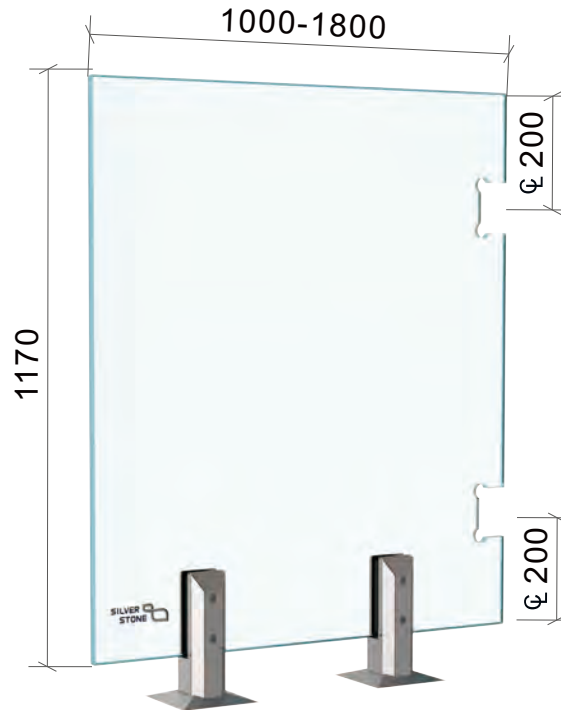

Drawing ID
UC1170

Drawing ID
UC1170PH

Drawing ID
UC1170PG

MATERIAL:

12mm Ultra Clear Toughened Glass

CATALOGUE AND DESCRIPTION:

- > Glass Products
- > Pool Fence Glass
- > UC1170 Series

NOTES: